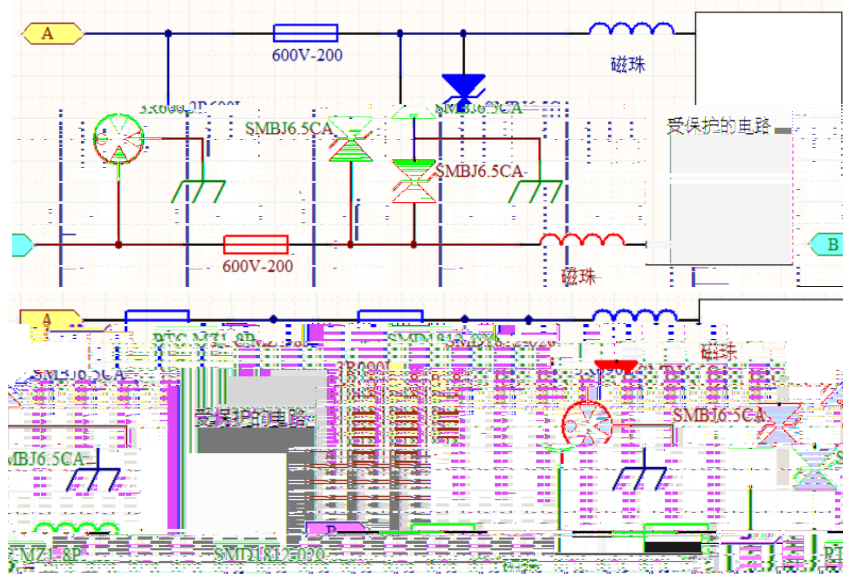

TSS

ns
TVS

TSS

1.2

PTC

PPTC

PPTC

	6V	16V	30V	60V	72V	250V	600V		
	0603	0805	1206	1210	2018	2920			

75mA 14A

Fuse

Trustworthy electronic circuit protection expert

Trustworthy electronic circuit protection expert

--	--	--