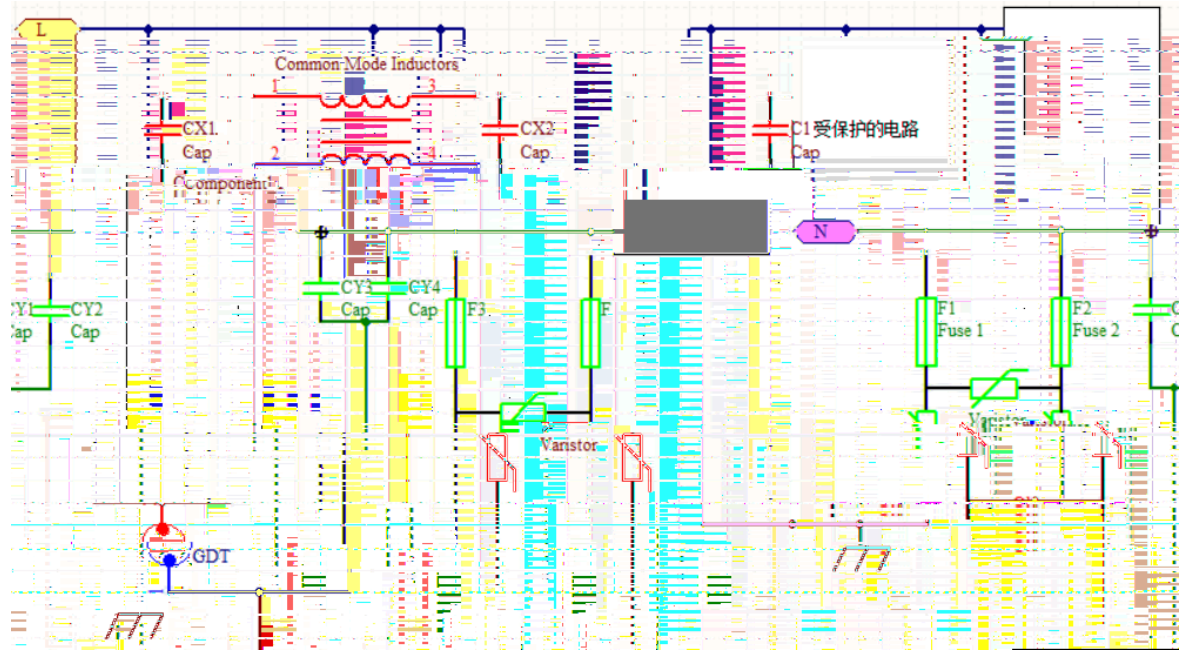

1.
1.1
1.1.1

2-3

1.8-2

TVS

switching ESD

TVS

TVS

lighting

TSS

ns
TVS

TSS

1.2

PTC

PPTC

PPTC

	6V	16V	30V	60V	72V	250V	600V		
	0603	0805	1206	1210	2018	2920			

75mA 14A

Fuse

Trustworthy electronic circuit protection expert

Trustworthy electronic circuit protection expert

--	--	--