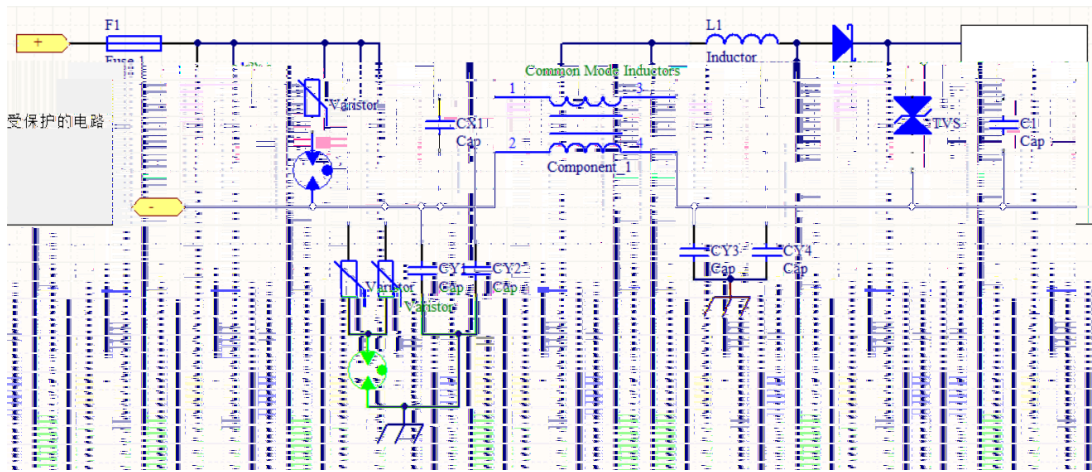

TSS

ns
TVS

TSS

1.2

PTC

PPTC

PPTC

	6V	16V	30V	60V	72V	250V	600V		
	0603	0805	1206	1210	2018	2920			

75mA 14A

Fuse

Trustworthy electronic circuit protection expert

Trustworthy electronic circuit protection expert

--	--	--