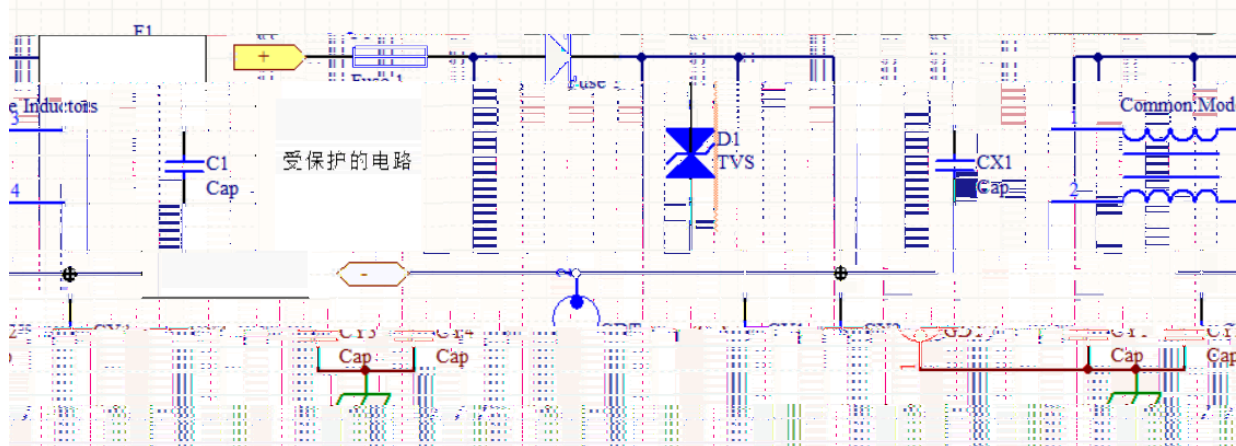

TSS

ns
TVS

TSS

1.2

PTC

PPTC

PPTC

	6V	16V	30V	60V	72V	250V	600V		
	0603	0805	1206	1210	2018	2920			

75mA 14A

Fuse

Trustworthy electronic circuit protection expert

Trustworthy electronic circuit protection expert

--	--	--