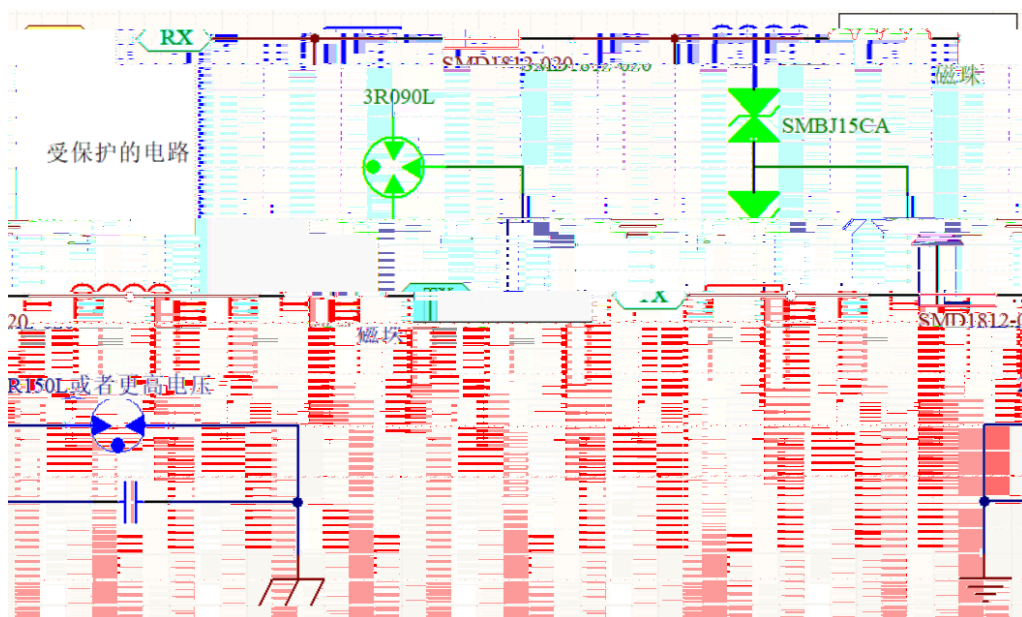

1.
1.1
1.1.1

2-3

1.8-2

TVS

switching ESD

TVS

TVS

lighting

TSS

ns
TVS

TSS

1.2

PTC

PPTC

PPTC

	6V	16V	30V	60V	72V	250V	600V		
	0603	0805	1206	1210	2018	2920			

75mA 14A

Fuse

Trustworthy electronic circuit protection expert

Trustworthy electronic circuit protection expert

--	--	--